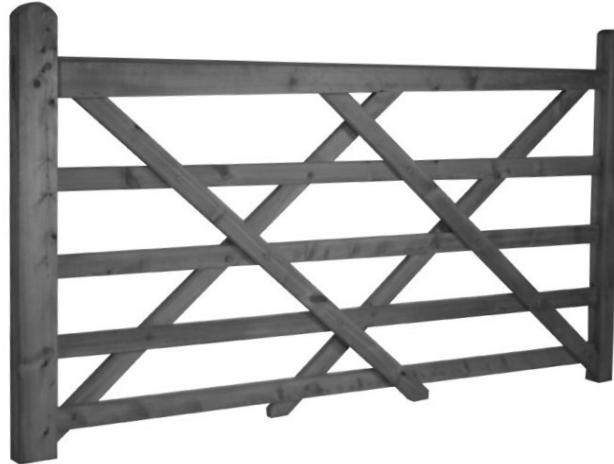

WESTON SAWMILL

Weston-Under-Lizard | Nr.Shifnal | Shropshire | TF11 8JS | Tel: 01952 850383

FIELD GATES January 2024

Length	Meranti (hardwood)	Swedish Redwood	Larch
3.6m	£310.00	£210.00	£145.00
3.3m	£295.00	£200.00	£135.00
3.0m	£285.00	£180.00	£130.00
2.7m	£270.00	£165.00	£125.00
2.4m	£255.00	£155.00	£120.00
2.1m	£245.00	£150.00	£115.00
1.8m	£230.00	£145.00	£112.50
1.5m	£215.00	£140.00	£110.00
1.2m	£190.00	£135.00	£105.00
0.9m	£175.00	£130.00	£100.00
3.6m Galvanised Field Gate			£POA
3.0m Galvanised Field Gate			£POA

Made to measure gates charged at £20 extra.
 Swedish Redwood gates are Planed All Round.
 Swedish Redwood & Larch gates are pressure treated.
 To fit round top pales on any timber gate add 25%.

All prices subject to V.A.T. @ 20%.