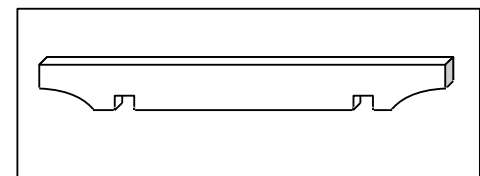

4.8m x 150mm x 47mm	£32.00
3.6m x 150mm x 47mm	£26.50
3.0m x 150mm x 47mm	£24.00
2.4m x 150mm x 47mm	£22.00

RAFTERS (shaped one end)

4.8m x 150mm x 47mm	£28.00
3.6m x 150mm x 47mm	£22.50
3.0m x 150mm x 47mm	£20.00
2.4m x 150mm x 47mm	£18.00

CROSSBEAMS (shaped & notched)

3.6m x 100mm x 47mm	£24.50
3.0m x 100mm x 47mm	£22.50
2.4m x 100mm x 47mm	£20.50
1.8m x 100mm x 47mm	£18.75

Corner Braces

600mm Straight	£5.00
600mm Curved	£6.00

All prices inclusive of V.A.T. @ 20%