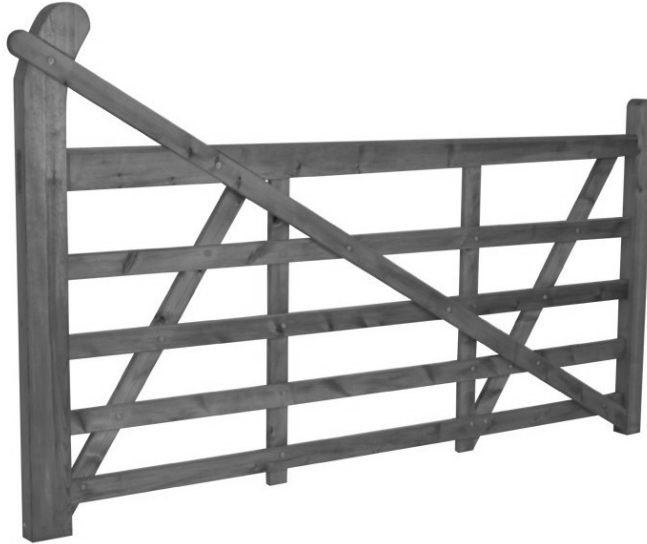

## RANCH GATES January 2024

Length	Meranti (hardwood)	Swedish Redwood	Larch
3.6m	£425.00	£300.00	£250.00
3.3m	£410.00	£290.00	£240.00
3.0m	£395.00	£275.00	£230.00
2.7m	£375.00	£260.00	£220.00
2.4m	£355.00	£250.00	£215.00
2.1m	£325.00	£245.00	£210.00
1.8m	£295.00	£230.00	£200.00
1.5m	£280.00	£220.00	£195.00
1.2m	£265.00	£215.00	£190.00
0.9m	£255.00	£210.00	£185.00

Made to measure gates charged at £20 extra.  
Swedish Redwood gates are Planed All Round.  
Swedish Redwood & Larch gates are pressure treated.  
To fit round top pales on any gate add 25%.

All prices subject to V.A.T. @ 20%.